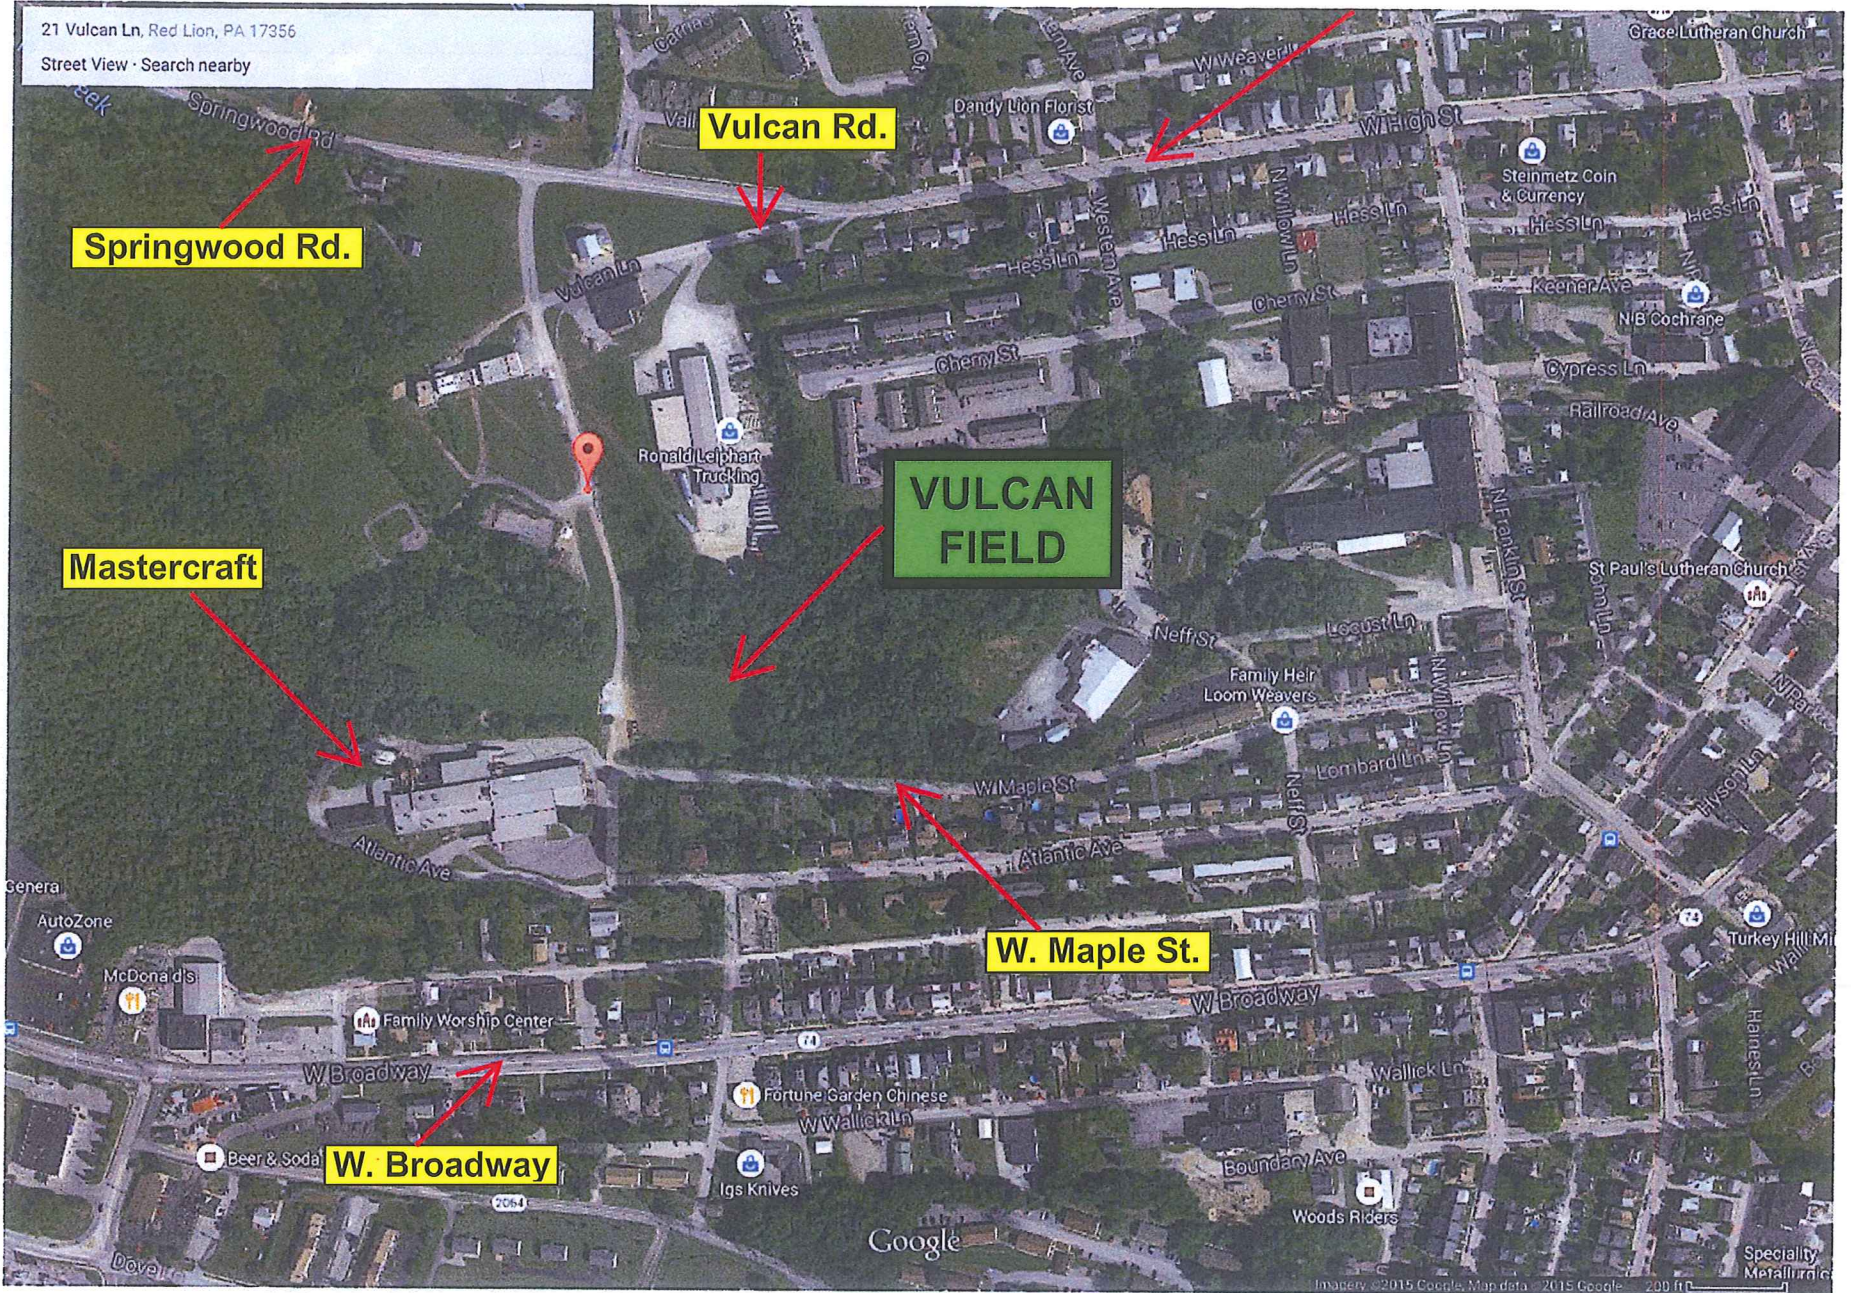

W. High St.

21 Vulcan Ln, Red Lion, PA 17356
Street View · Search nearby

Springwood Rd.

Vulcan Rd.

VULCAN FIELD

Mastercraft

W. Maple St.

W. Broadway

Google

Imagery © 2015 Google, Map data © 2015 Google, 200 ft